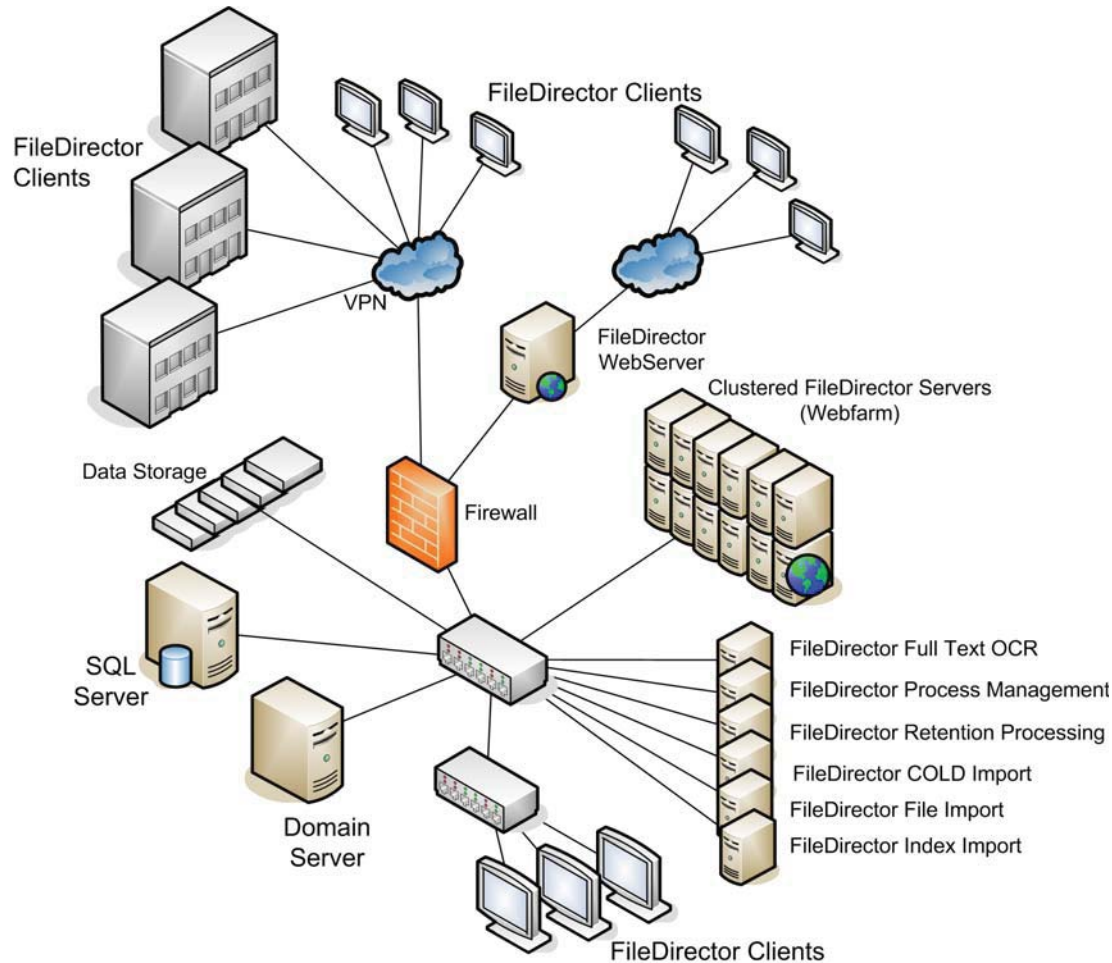

Power...Flexibility...Efficiency...Security

- FileDirector is based on Microsoft .NET technology.
- Intranet / Internet transparency
- Scalable from 1 to 128 Servers
- 3-Tier architecture
- Microsoft SQL or Oracle database
- Active Directory/LDAP based security
- Flexible and simple administration of rights
- Built-in documented SDK
- SAP Integration
- Microsoft Office Integration
- Full Text OCR
- Forms Recognition
- Process Management
- Full activity logging
- Document Retention control